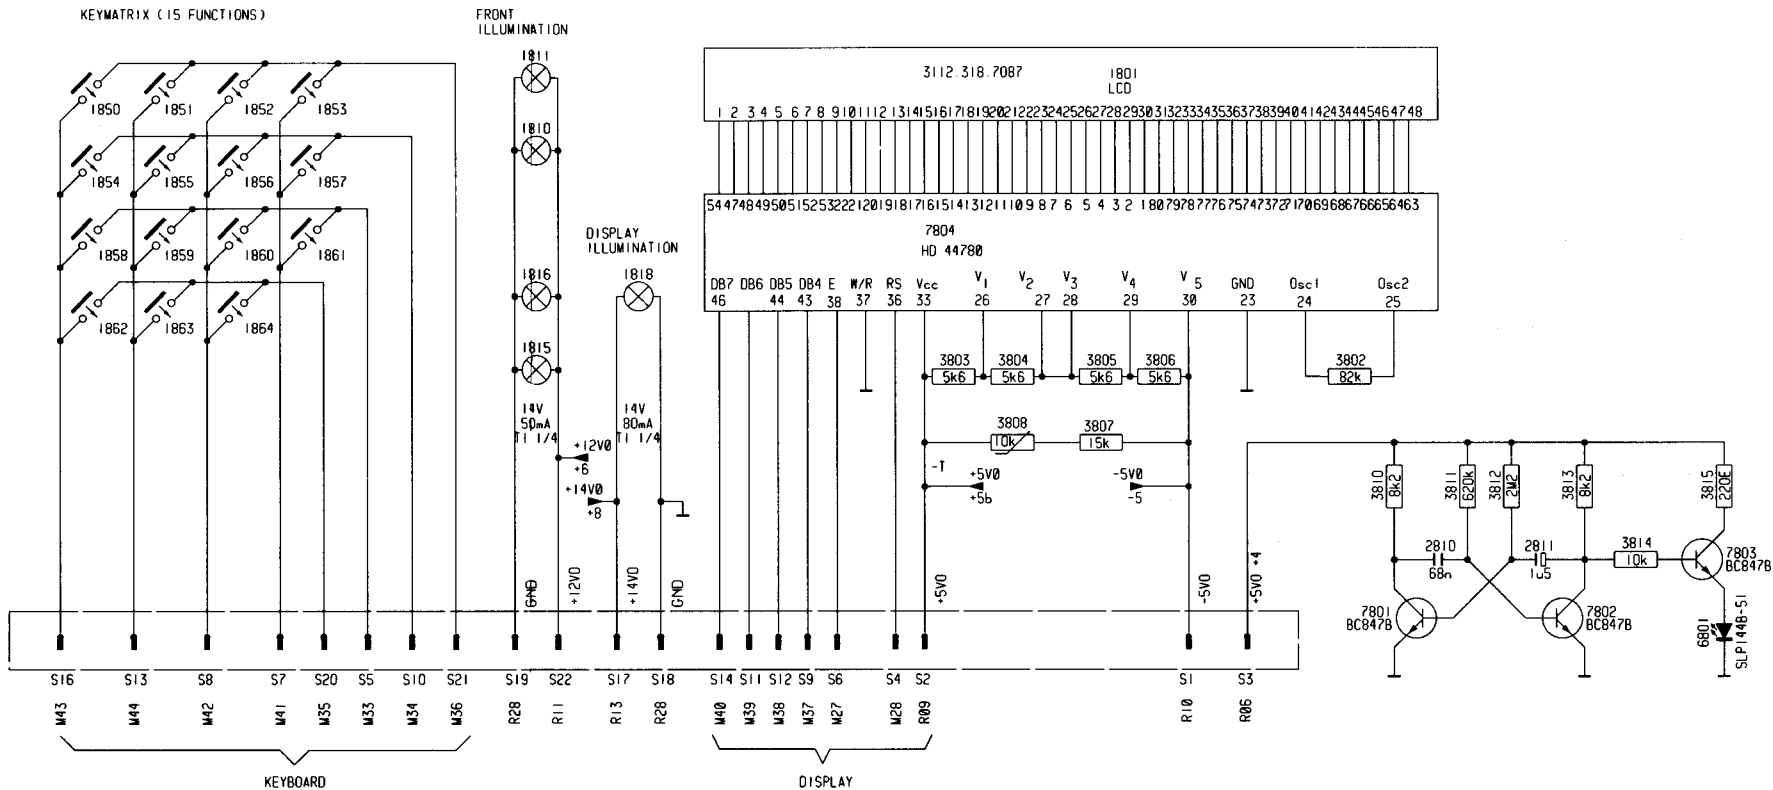

Z  
RDS-/Pause-Detector

\* FOR DC 586/71  
\*\* DELETE FOR DC 586/71

# Front Assy

KU  
AF Part

F  
Stereo Decoder