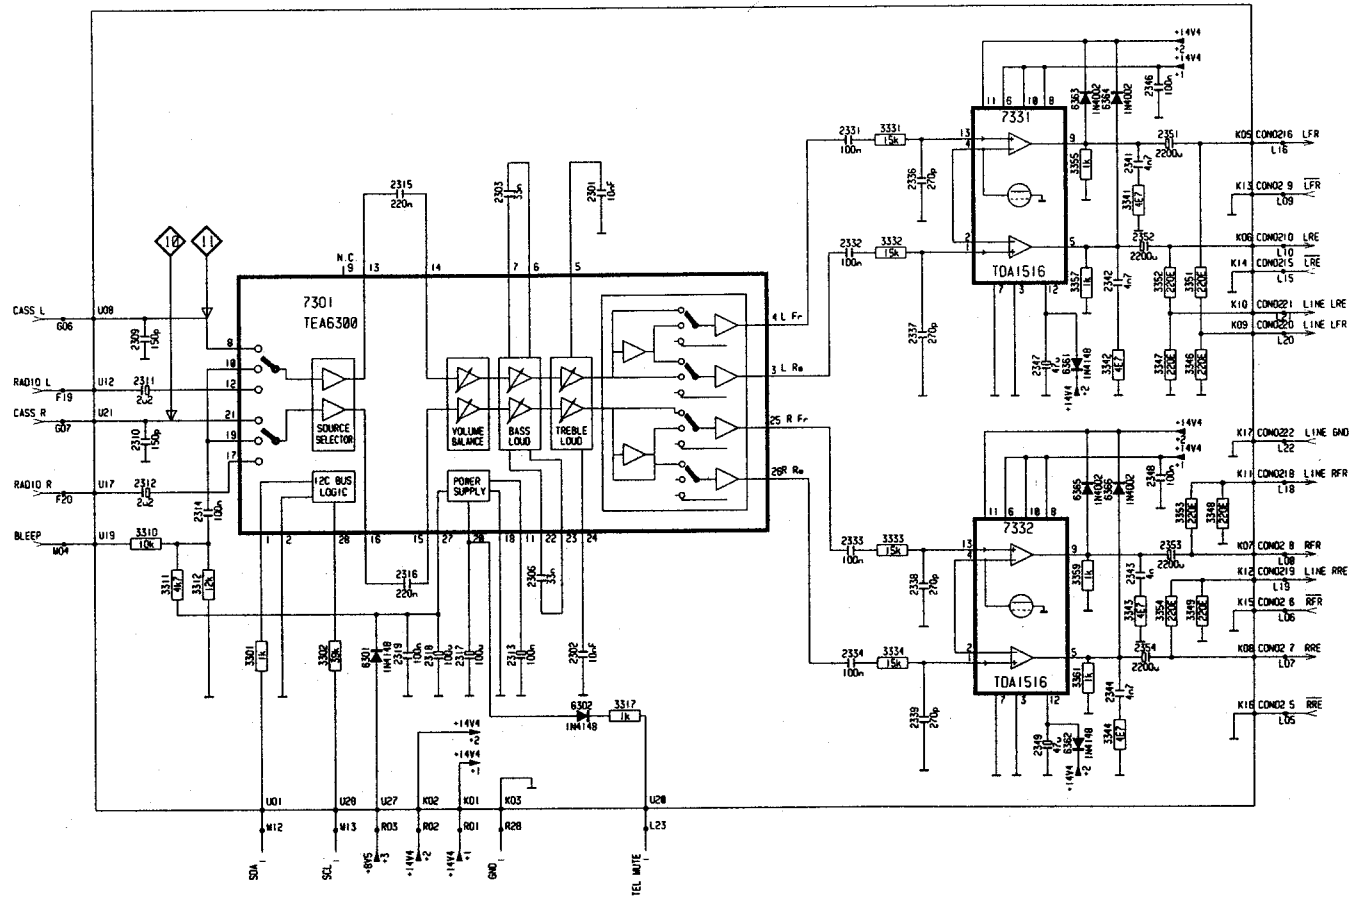

Z  
RDS-/Pause-Detector

\* FOR DC 586/71  
\*\* DELETE FOR DC 586/71

# Front Assy

KU  
AF Part

F  
Stereo Decoder