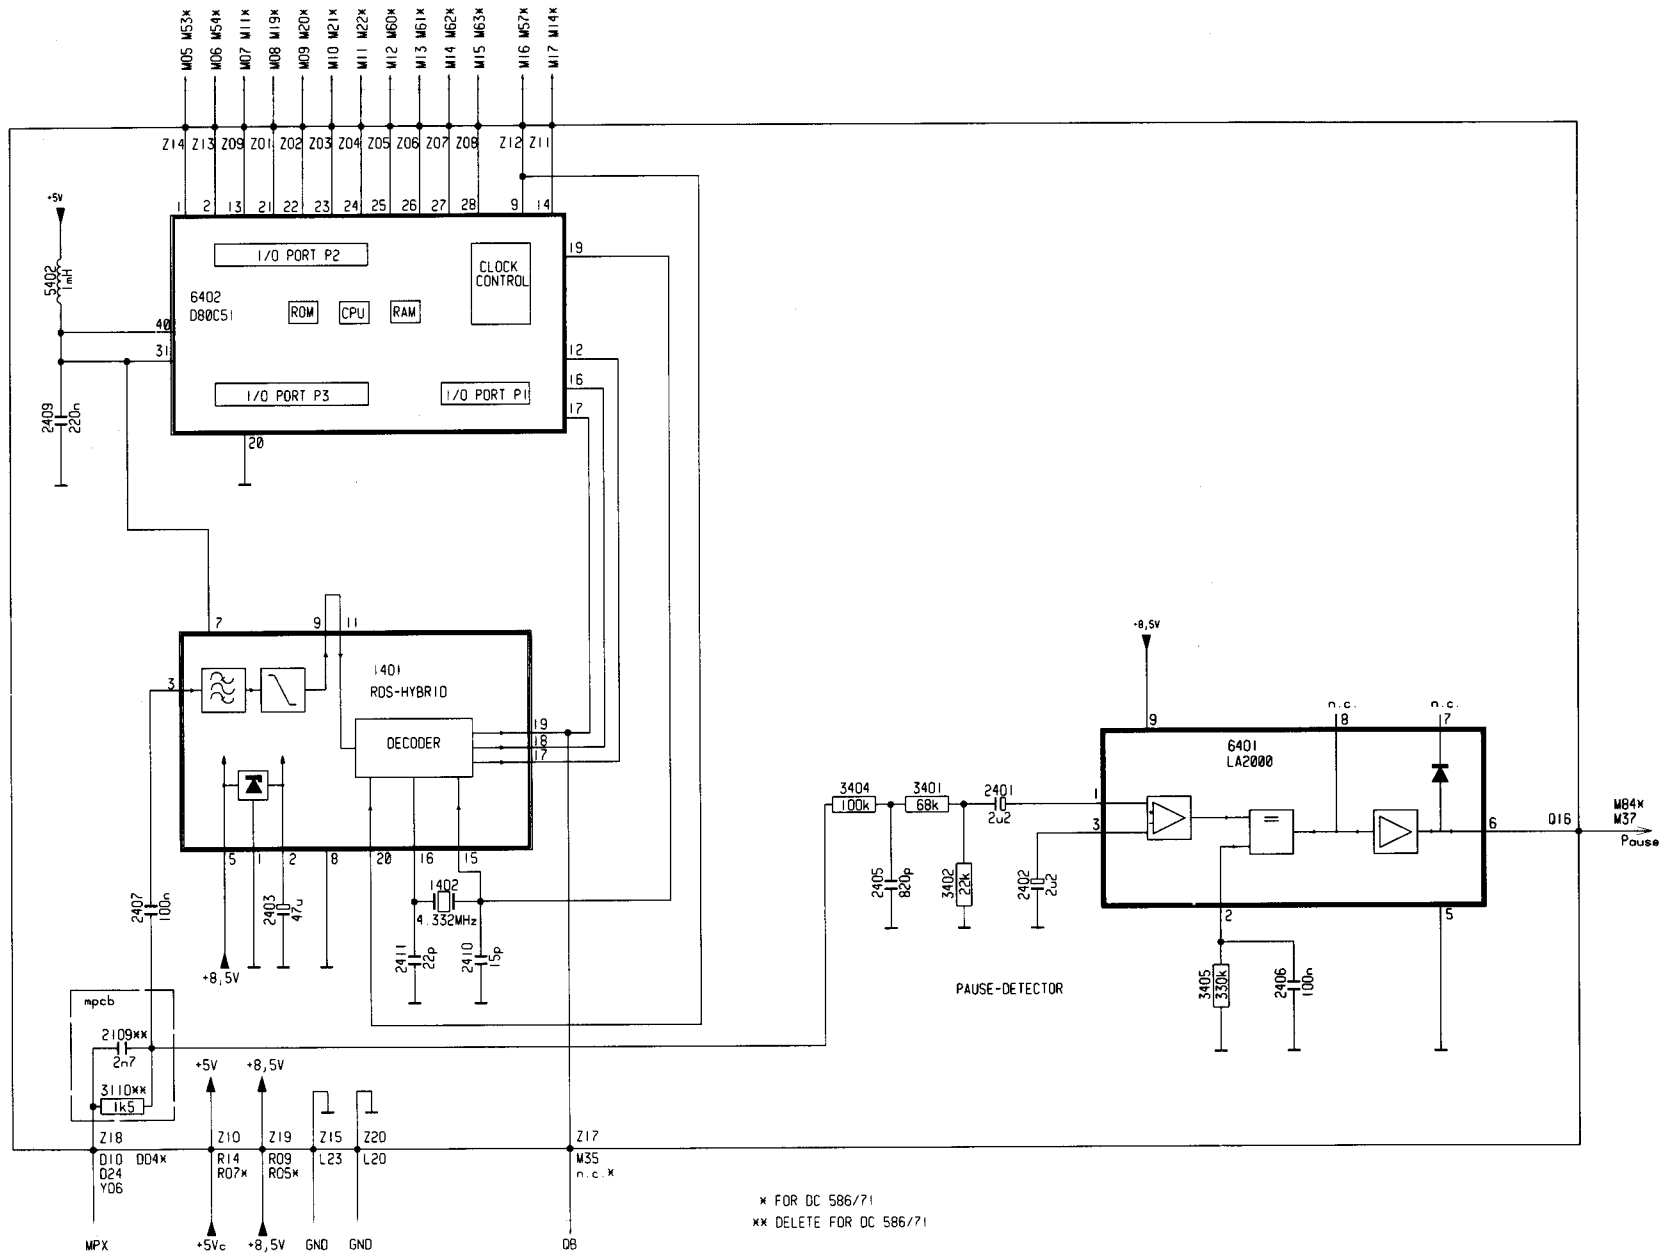

Z  
RDS-/Pause-Detector

\* FOR DC 586/71  
\*\* DELETE FOR DC 586/71

# Front Assy

KU  
AF Part

F  
Stereo Decoder