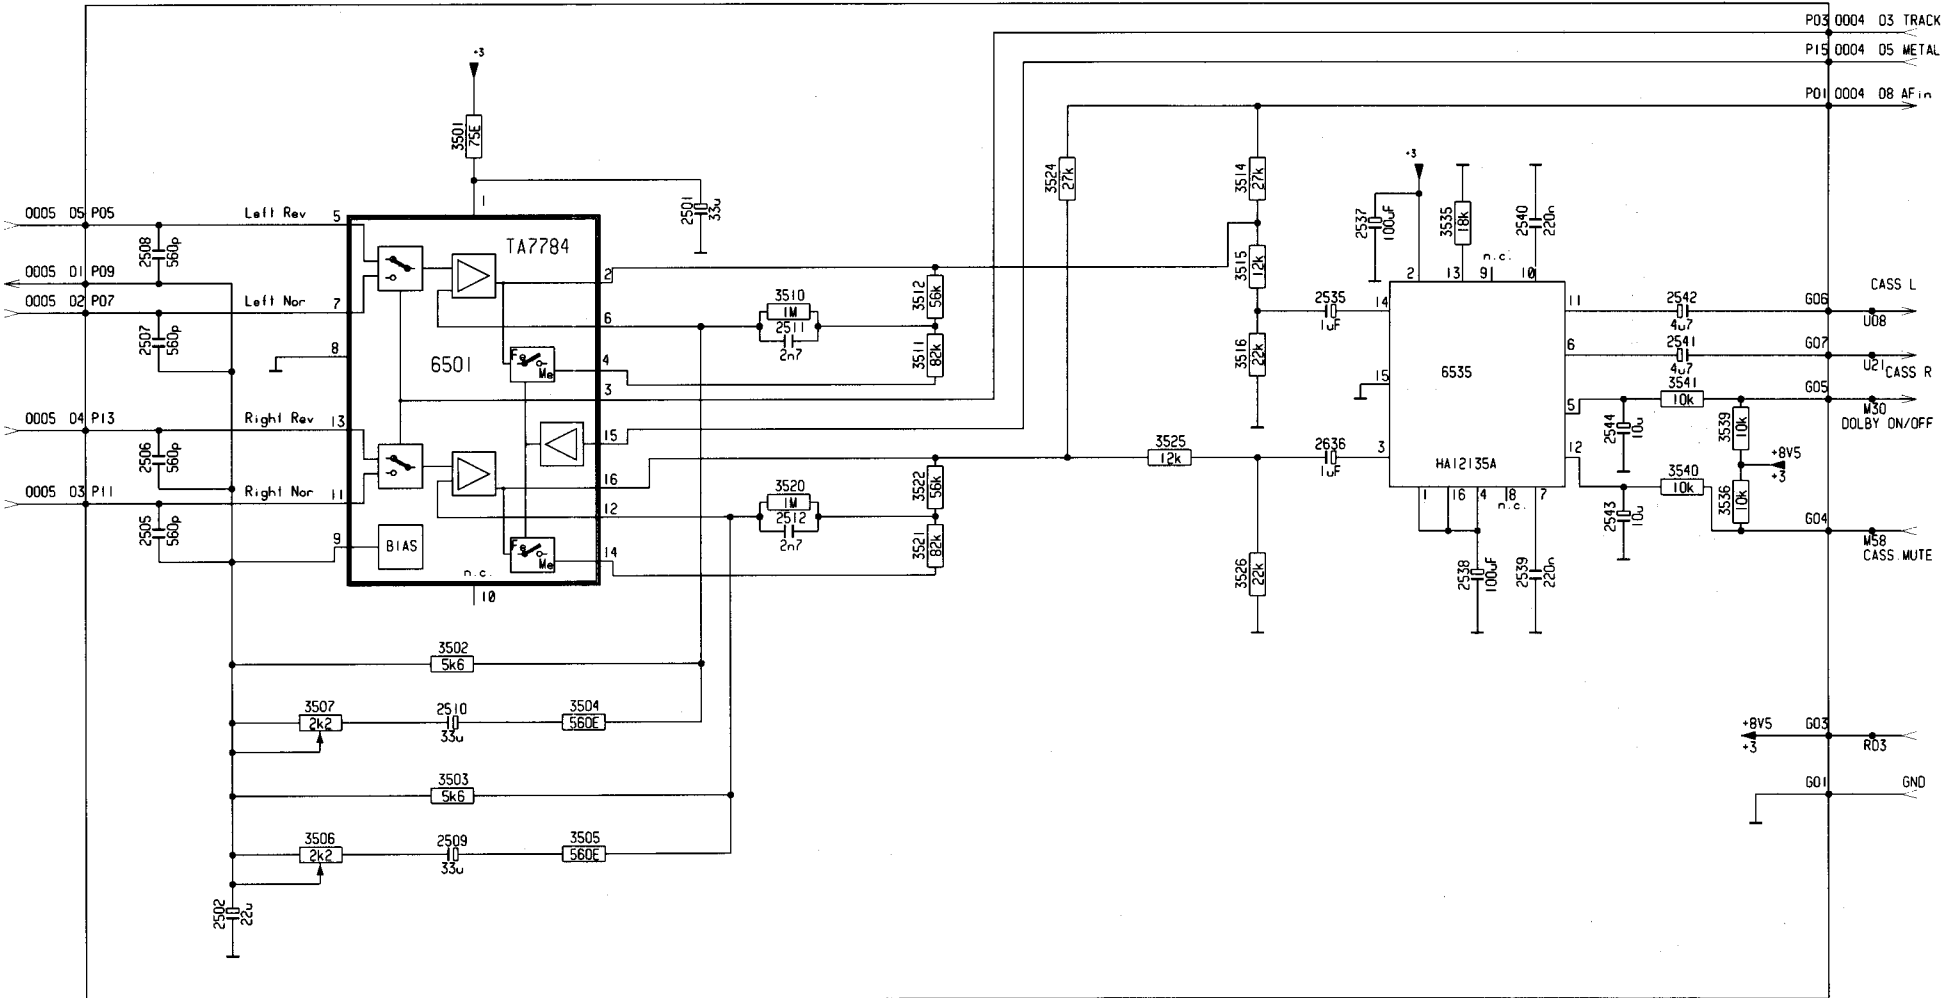

Z  
RDS-/Pause-Detector

\* FOR DC 586/71  
\*\* DELETE FOR DC 586/71

# Front Assy

KU  
AF Part

F  
Stereo Decoder